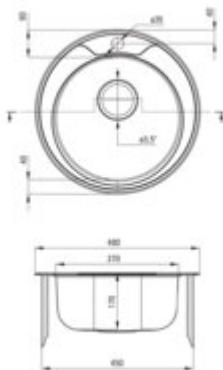

### Sink

Finish	décor
Surface type	décor
Material	steel 201
Installation method	inset
Number of bowls	1
Minimum cabinet width [mm]	450
Height [mm]	170
Diameter [mm]	480
Bowl depth [mm]	170
Cut-out Diameter [mm]	460
Equipped with accessories	yes
Drain diameter	3.5"
Number of holes	1