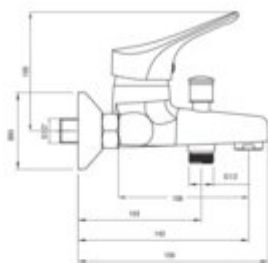

JOKO

Bath mixer, wall-mounted

Product code: BOJE010M

EAN: 5907650865285

Color: chrome

Warranty [years]: 5

Mixer

Finish	chrome
Material	brass
Mixer type	single-handle, mixer
Installation method	wall-mounted
Flow class [l/min]	A <= 15 (9.1 - 15)
Acoustic group [dB]	I (x <= 20)

Mixer cartridge

Ceramic cartridge size	40 mm
Eco-click cartridge	yes
Temperature lock	yes
Flow lock	no

Spout

Spout type	still
Mixer spout range [mm]	143
Material	brass

Function switch

Switch type	pressure
-------------	----------

Aerator

Aerator type	honeycomb
Aerator size	M24

Features:

- Only the best materials, the quality of which has been confirmed by laboratory tests
- Two-step ECO-click cartridge, allowing to reduce the water flow below 5 l/min
- The mixer body is made of the highest quality brass
- Cleaning agent for fixtures in all colors available