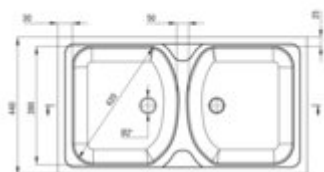

TECHNO

Steel sink, 2-bowl

Product code: ZMU_0200

EAN: 5907650845744

Color: satin

Warranty [years]: 2

Sink

Finish	satin
Surface type	satin, smooth
Material	steel 201
Installation method	inset
Number of bowls	2
Minimum cabinet width [mm]	800
Width [mm]	440
Length [mm]	790
Height [mm]	130
Bowl depth [mm]	130
2nd bowl depth [mm]	130
Cut-out Length [mm]	770
Cut-out Width [mm]	420
Reversible	no
Equipped with accessories	yes
Drain diameter	2"

Sink waste kit

Finish	steel
Plug type	manual
Low siphon/ Space saver	yes
possibility to connect a dishwasher/ washing machine	yes

Features:

- High-strength stainless steel
- The sink is equipped with fittings with a connection to the dishwasher
- Natural antiseptic properties of steel
- Dedicated cleaning agent, safe for cleaned surfaces
- Self-drilling tap hole - without voiding the warranty.