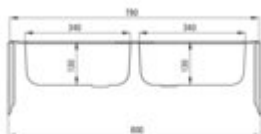

TECHNO

Steel sink, 2-bowl

Product code: ZMU_0200

EAN: 5907650845744

Color: satin

Warranty [years]: 2

Sink

Finish	satin
Surface type	satin, smooth
Material	steel 201
Installation method	inset
Number of bowls	2
Minimum cabinet width [mm]	800
Width [mm]	440
Length [mm]	790
Height [mm]	130
Bowl depth [mm]	130
2nd bowl depth [mm]	130
Cut-out Length [mm]	770
Cut-out Width [mm]	420
Reversible	no
Equipped with accessories	yes
Drain diameter	2"

Sink waste kit

Finish	steel
Plug type	manual
Low siphon/ Space saver	yes
possibility to connect a dishwasher/ washing machine	yes

Features:

- High-strength stainless steel
- The sink is equipped with fittings with a connection to the dishwasher
- Natural antiseptic properties of steel
- Dedicated cleaning agent, safe for cleaned surfaces
- Self-drilling tap hole - without voiding the warranty.