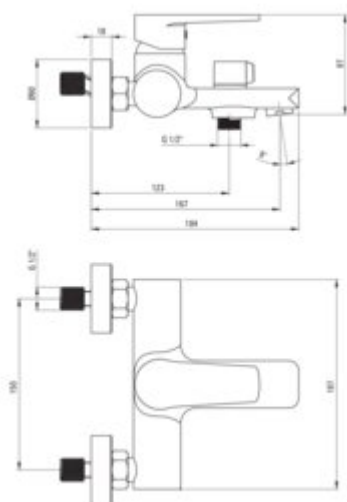

TUBO

Bath mixer

Product code: BUT_010M

EAN: 5907650812784

Color: chrome

Warranty [years]: 7

Mixer

Finish	chrome
Material	brass
Mixer type	mixer, single-handle
Installation method	wall-mounted
Total mixer height [mm]	184
Flow class [l/min]	A <= 15 (9.1 - 15)
Acoustic group [dB]	I (x <= 20)

Mixer cartridge

Ceramic cartridge size	35 mm
------------------------	-------

Spout

Spout type	still
Mixer spout range [mm]	167
Material	brass

Function switch

Switch type	ceramic mechanical
-------------	--------------------

Aerator

Aerator type	honeycomb
Aerator size	M24

Features:

- Only the best materials, the quality of which has been confirmed by laboratory tests
- Mechanical ceramic function switch
- The mixer body is made of the highest quality brass
- Cleaning agent for fixtures in all colors available