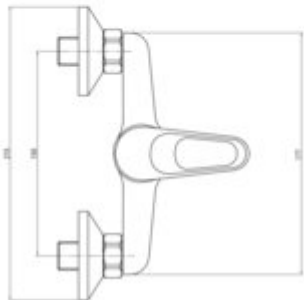

LOBO

Shower mixer, wall-mounted

Product code: BYU_041M

EAN: 5907650801061

Color: chrome

Warranty [years]: 5

Mixer

| | |
|-------------------------|-------------------------|
| Finish | chrome |
| Material | brass |
| Mixer type | single-handle, mixer |
| Installation method | wall-mounted |
| Total mixer height [mm] | 126 |
| Flow class [l/min] | B <= 25.2 (19.9 - 25.2) |
| Acoustic group [dB] | II (20 < x <= 30) |

Mixer cartridge

| | |
|------------------------|-------|
| Ceramic cartridge size | 35 mm |
|------------------------|-------|

Hose

| | |
|-------------|----------------|
| Length [mm] | 1500 |
| Braid type | double braided |