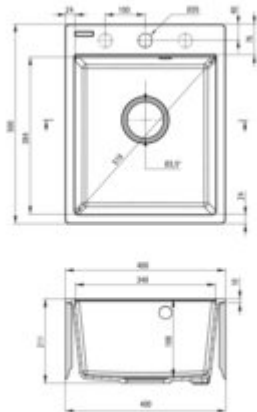

### Sink

Finish	metallic grey
Surface type	matte
Material	granite
Installation method	inset
Number of bowls	1
Minimum cabinet width [mm]	400
Width [mm]	500
Length [mm]	400
Height [mm]	211
Bowl depth [mm]	198
Cut-out Length [mm]	380
Cut-out Width [mm]	480
Equipped with accessories	yes
Drain diameter	3.5"
Number of holes	1
Number of pre-drilled holes	2