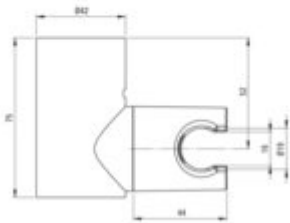

ROUND

Wall bracket, for hand shower

Product code: ANO_F21U

EAN: 5907650834946

Color: brushed steel

Warranty [years]: 2

Finish	steel
Shape	round
Material	ABS
installation	wall-mounted
Hand shower angle adjustment	yes