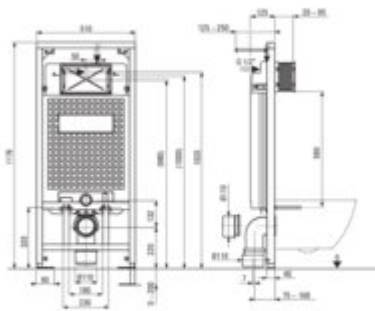

PEONIA

Toilet set, concealed

Product code: CDER6ZPW
EAN: 5907650866121
Color: white, brushed gold
Warranty [years]: 10

Concealed toilet frame

Frame height adjustment [mm]	200
Tank capacity [l]	9
Double flushing [l]	3/6
Designated for light casing	yes
Designated for installation in front of the load-bearing wall	yes
Connection valve G1/2"	yes
Silent flushing and filling	yes
Mounting bolts spacing 180 mm and 230 mm	yes

Toilet bowl

Finish	white
Type	wall-mounted
Rim type	rimless
Hidden mountings	yes

Toilet seat

Slow-close toilet seat	yes
Slim toilet seat	yes
Chrome hinges	no
Quick seat detachment	yes
Antibacterial	yes

Flush button

Finish	brushed gold
Surface type	brushed
Button type	duple

Features:

- Hard and durable ceramics does not lose its properties with long use
- Antibacterial coating, preventing the growth of microorganisms
- Rimless bowl for easy cleaning and hygiene
- Dual button, allowing adjustment of the amount of water used for flushing
- Innovative concealed frame
- Mounting system with hidden fixings
- Soft-closing toilet seat
- Cleaning agent for fixtures in all colors available