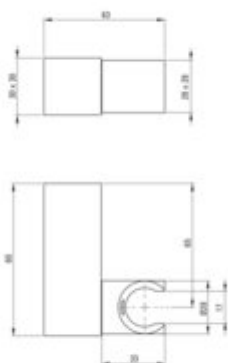

SQUARE

Wall bracket, for hand shower

Product code: ANS_021U

EAN: 5908212080474

Color: chrome

Warranty [years]: 2

Finish	chrome
Shape	square
Material	brass
installation	wall-mounted
Hand shower angle adjustment	yes