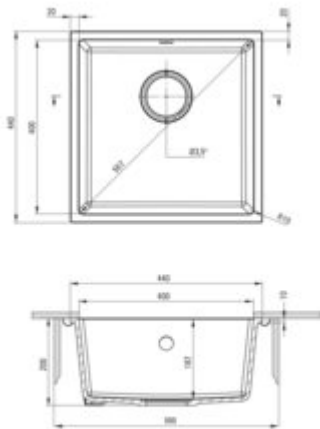

### Sink

Finish	metallic graphite
Surface type	matte
Material	granite
Installation method	undermount, inset
Number of bowls	1
Minimum cabinet width [mm]	500
Width [mm]	440
Length [mm]	440
Height [mm]	200
Bowl depth [mm]	187
Cut-out Length [mm]	400
Cut-out Width [mm]	400
Reversible	yes
Equipped with accessories	yes
Drain diameter	3.5"