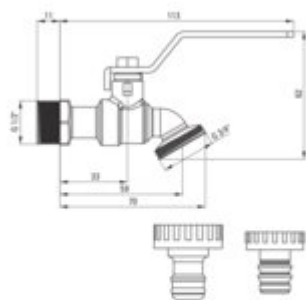

Ball valve, garden draw-off type

Product code: VFA_152L

EAN: 5908212022351

Color: chrome

Warranty [years]: 2

Finish	chrome
Surface type	shine
Type	drawn
Material	brass
Installation thread	1/2"
Connection thread	3/4"
Flow class [l/min]	S - 15.1-19.8 l/min
Metal knob	yes
Two adapters included	yes