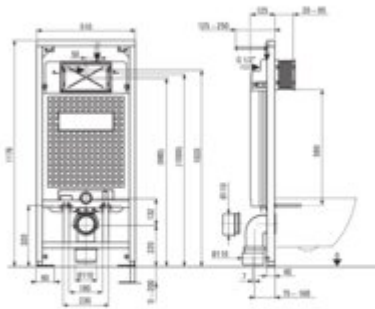

### Concealed toilet frame

Frame height adjustment [mm]	200
Tank capacity [l]	9
Double flushing [l]	3/6
Designated for light casing	yes
Designated for installation in front of the load-bearing wall	yes
Connection valve G1/2"	yes
Silent flushing and filling	yes
Mounting bolts spacing 180 mm and 230 mm	yes