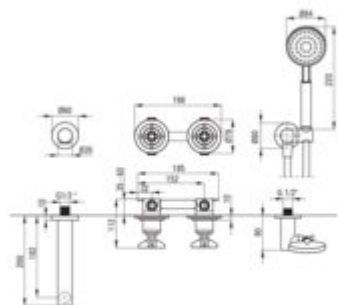

TEMISTO

Bath mixer, concealed

Product code: BQT_M18P

EAN: 5907650889779

Color: brass

Warranty [years]: 7

Mixer

Finish	brass
Material	brass
Mixer type	mixer, two-handle
Installation method	concealed
Flow class [l/min]	S - 15.1-19.8 l/min
Acoustic group [dB]	I (x ≤ 20)

Mixer cartridge

Ceramic cartridge size	35 mm
Cold start	no

Spout

Spout type	still
Material	brass

Function switch

Switch type	ceramic mechanical
-------------	--------------------

Hose

Length [mm]	1500
Braid type	double braided
Anti-twist	2

Hand shower

Number of functions	1
Anti-calc	yes

Features:

- Deante Design Studio Collection
- Design that connects the past with the future
- Hand-crafted elements
- Flush-mounted installation ensures the aesthetics of the bathroom
- The mixer body is made of the highest quality brass
- Anti-calc hand shower
- Adjustable shower hand angle
- Durable hose ends made of brass
- Anti-twist system, preventing the hose from twisting
- Dedicated cleaning agent, safe for cleaned surfaces