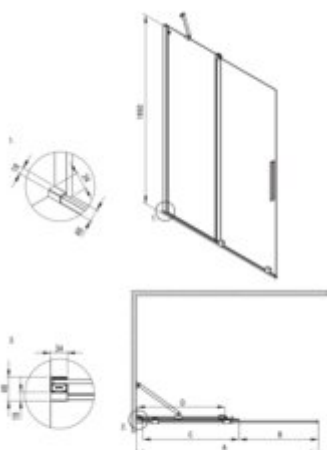

PRIZMA
Shower cabin, rectangular

Product code: KPNRP14S07

EAN: 5907650899891

Color: brushed gold

Warranty [years]: 5

Model	Size	A [mm]	B [mm]	C [mm]	D [mm]
KTJ K38R	800x1950	790-800	310	420	370
KTJ K39R	900x1950	890-900	360	470	420
KTJ K39K	1000x1950	990-1000	410	520	470
KTJ K32R	1200x1950	1190-1200	510	620	570
KTJ K34R	1400x1950	1390-1400	610	720	670

Showe cabin (KTJ_R34R)

Finish	brushed gold
Width [mm]	1400
Height [mm]	1950
Glass finish	transparent
Glass thickness [mm]	6
Active cover	yes
Side dimension [mm]	1400
Railings	short to perpendicular wall/long to parallel wall
Reversible doors	yes
Installation without shower tray possible	yes
Possibility to install a railing to a perpendicular wall	yes

Showe cabin (KTJ_R37P)

Finish	brushed gold
Width [mm]	700
Height [mm]	1950
Glass finish	transparent
Glass thickness [mm]	6
Active cover	yes
Side dimension [mm]	680
Reversible doors	yes
Installation without shower tray possible	yes