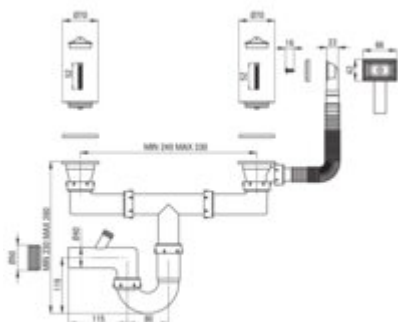

## Lay-on steel sink waste kit, 2-bowl

**Product code:** ZXY\_9924

**EAN:** 5907650846314

**Color:** steel

**Warranty [years]:** 2

Finish	steel
Sink material	steel
Sink installation method	lay-on
Number of sink bowls	2
Overflow type	rectangular
Overflow spot	in a bowl
Drain diameter	2"
Plug type	manual
Low siphon/ Space saver	yes
possibility to connect a dishwasher/ washing machine	yes