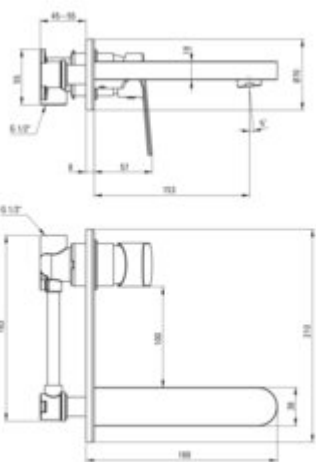

## Washbasin tap, concealed

Product code: BGA\_Z54L

EAN: 5907650817031

Color: gold

Warranty [years]: 7

### Mixer

|                     |                      |
|---------------------|----------------------|
| Finish              | gold                 |
| Material            | brass                |
| Mixer type          | mixer, single-handle |
| Installation method | concealed            |
| Flow class [l/min]  | Z - 4-9 l/min        |
| Acoustic group [dB] | II (20 < x <= 30)    |

### Mixer cartridge

|                        |       |
|------------------------|-------|
| Ceramic cartridge size | 35 mm |
|------------------------|-------|

### Spout

|                        |       |
|------------------------|-------|
| Mixer spout range [mm] | 153   |
| Material               | brass |