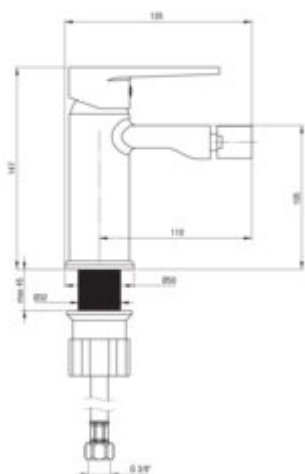

## Bidet tap

Product code: BUT\_030M

EAN: 5907650812807

Color: chrome

Warranty [years]: 7

### Mixer

Finish	chrome
Material	brass
Mixer type	single-handle, mixer
Total mixer height [mm]	147
Flow class [l/min]	A <= 15 (9.1 - 15)
Acoustic group [dB]	I (x <= 20)

### Mixer cartridge

Ceramic cartridge size	35 mm
------------------------	-------

### Connecting hose

Length [mm]	450
Installation thread	3/8"
Connection thread	M10