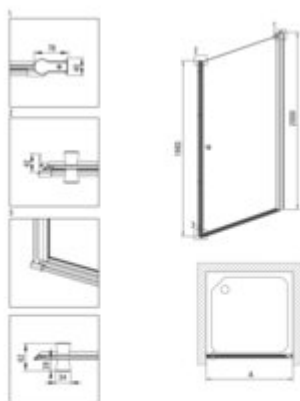

## Shower doors

**Product code:** KTSWN47P  
**EAN:** 5907650820307  
**Color:** nero  
**Warranty [years]:** 5

Finish	nero
Width [mm]	700
Height [mm]	2000
Glass finish	transparent
Glass thickness [mm]	6
Active cover	yes
installation	to be completed with KTS doors , to be completed with KTS walk-in
Side dimension [mm]	700
Masking of assembly elements	yes
Profiles levelling the curvature of the walls	yes
Holdings	with safety
Tempered glass TOTAL WHITE	yes
Reversible doors	yes
Silent closing	yes
Installation without shower tray	yes possible
Lifting hinges	yes

### Features:

- Important! For recessed installation, be sure to buy the appropriate KTS\_NOOX or KTS\_000X
- Possibility to install the cabin without a shower tray, directly on the tiles
- Active Cover coating
- Profiles leveling the curvature of the walls
- Covering of assembly elements
- TOTALWHITE transparent glass
- Safe and durable tempered glass
- Dedicated cleaning agent, safe for cleaned surfaces
- Dedicated to Active Cover surfaces
- Reversible door that allows the cabin to be mounted on the right or left side
- The profile system makes it possible to reduce the curvature of the walls
- Hydrophobic Active-Cover coating that makes it easier for water to run off the glass
- Only the best materials, the quality of which has been confirmed by laboratory tests
- Resistance to impacts, chemicals and stains in accordance with PN-EN 14428+A1:2008 norm, c

Model	Size (mm)	A (mm)	A + 40 (mm)	A + 40 (mm)	A + 40 (mm)
KTSWN47P + KTS_000X	900x2000	475-000	520-000	565-000	610-000
KTSWN47P + KTS_000X	900x2000	575-000	620-000	665-000	710-000
KTSWN47P + KTS_000X	900x2000	675-000	720-000	765-000	810-000
KTSWN47P + KTS_000X	900x2000	775-000	820-000	865-000	910-000
KTSWN47P + KTS_000X	900x2000	875-000	920-000	965-000	1010-000