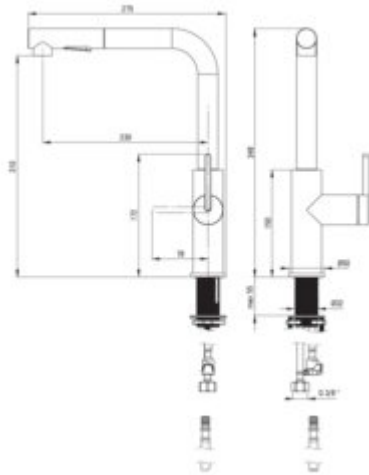

## Mixer

Finish	nero
Material	steel 304
Mixer type	single-handle, mixer
Installation method	standing
Flow class [l/min]	Z - 4-9 l/min
Acoustic group [dB]	I (x ≤ 20)

## Mixer cartridge

Ceramic cartridge size	35 mm
------------------------	-------

## Connecting hose

Length [mm]	600
Installation thread	3/8"
Connection thread	3/8"

## Features:

- Only the best materials, the quality of which has been confirmed by laboratory tests
- 45 cm connection hoses included
- The mounting sleeve facilitates the installation of the mixer
- Z flow class (4-9 l/min) allowing for water consumption reduction
- Innovative, durable and easy to clean Nero coating
- The mixer with functional pull-out spout
- 2-function spout
- Cleaning agent for fixtures in all colors available
- Deante Design Studio Collection