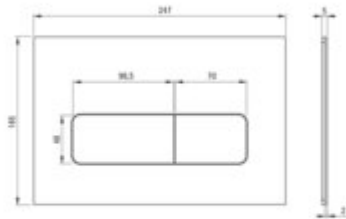

Flush button, for concealed systems

Product code: CST_F51P

EAN: 5907650859451

Color: brushed steel

Warranty [years]: 2

Finish	brushed steel
Material	aluminium
Surface type	brushed
Button type	duple
Width [mm]	165
Length [mm]	247
Depth [mm]	5
applied working force < 20 N	yes
Additional features	fits all frames in the offer