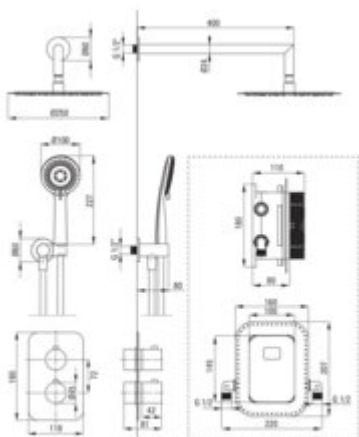

THERM

Concealed shower set, with thermostatic BOX

Product code: BXYZ0EBT

EAN: 5908212084908

Color: chrome

Warranty [years]: 7

Mixer (BXY_0EBT)

Mixer type	Concealed BOX, thermostatic
Installation method	concealed

Mixer (BXY_X44T)

Mixer type	Concealed BOX, thermostatic
Installation method	concealed
Flow class [l/min]	S - 15.1-19.8 l/min
Acoustic group [dB]	I (x ≤ 20)

Spout

Spout type	still
Range of shower/ bath spout [mm]	325

Shower overhead

Shape	round
Material	steel 304
thickness	55
Diameter [mm]	300
Anti-calc	yes
Number of functions	1
Stream type	rain
Quick response time for turning the water on and off	yes

Hand shower

Number of functions	3
Anti-calc	yes
Stream type	rain, mist, mixed

Hose

Length [mm]	1500
Braid material	PVC
Anti-twist	1

Angled hose connector

Finish	chrome
Connection type	for the hose with hand shower holder
Shape	round
Material	brass
Connection thread	yes
Concealed mounting	yes