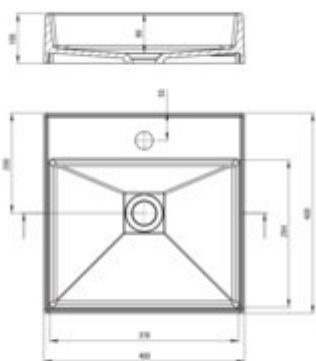

CORREO
Granite washbasin, countertop

Product code: CQR_NU4S

EAN: 5907650826798

Color: nero

Warranty [years]: 10

Finish	nero
Material	granite
Installation method	countertop/standing
Width [mm]	400
Length [mm]	400
Height [mm]	100
Depth [mm]	80
Pre-drilled tap holes	1
Antibacterial	yes
Hydrophobicity	yes
Without overflow	yes

Features:

- Properties of Deante granite: resistance to impact, high temperature, discoloration, therm
- Customizable elements - connect consoles and posts your way
- Hydrophobic Active-Cover coating that makes it easier for water to run off the glass
- Dedicated cleaning agent, safe for cleaned surfaces
- The finish enriched with silver ions adds antiseptic properties