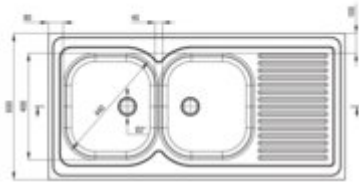

## Steel sink, 2-bowl with drainer

Product code: ZE6\_0210

EAN: 5908212005293

Color: satin

Warranty [years]: 2

### Sink

Finish	satin
Surface type	satin
Material	steel 201
Installation method	lay-on
Number of bowls	2
Minimum cabinet width [mm]	1200
Width [mm]	600
Length [mm]	1200
Height [mm]	150
Bowl depth [mm]	150
2nd bowl depth [mm]	150
Reversible	yes
Equipped with accessories	yes
Drain diameter	2"