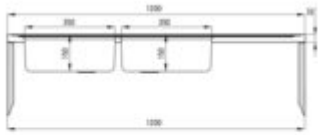

## Steel sink, 2-bowl with drainer

Product code: ZE6\_0210

EAN: 5908212005293

Color: satin

Warranty [years]: 2

### Sink

Finish	satin
Surface type	satin
Material	steel 201
Installation method	lay-on
Number of bowls	2
Minimum cabinet width [mm]	1200
Width [mm]	600
Length [mm]	1200
Height [mm]	150
Bowl depth [mm]	150
2nd bowl depth [mm]	150
Reversible	yes
Equipped with accessories	yes
Drain diameter	2"