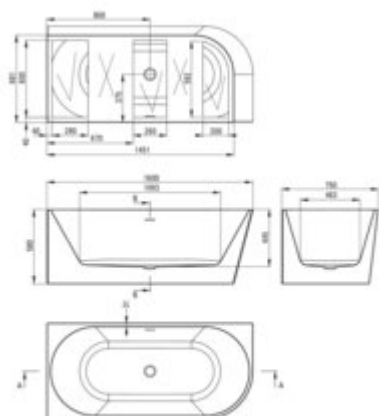

SILIA

Acrylic bathtub, corner/free-standing

Product code: KDS_016L

EAN: 5907650830832

Color: white

Warranty [years]: 5

Finish	white
Material	acrylic
Width [mm]	750
Length [mm]	1600
Height [mm]	580
Depth [mm]	431
capacity [l]	216
Installation method	wall-mounted, freestanding
built-in overflow	yes
Siphon included	yes
Click-clack plug included	yes

Features:

- Deante Design Studio Collection
- Easy to clean and maintain
- Flexible arrangement - free-standing or back-to-wall bathtub
- The set includes a waste trap with a click-clack plug
- Freedom in choosing the faucet - wall-mounted, concealed or floor-mounted
- Dedicated cleaning agent, safe for cleaned surfaces
- Durable acrylic material that maintains its shine and color
- Only the best materials, the quality of which has been confirmed by laboratory tests