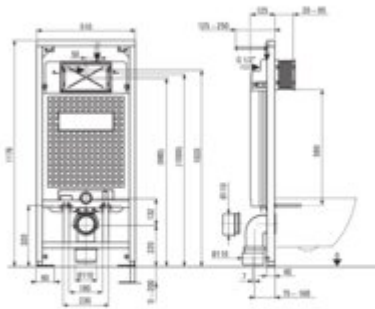

## Toilet set, concealed

**Product code:** CDEA6ZPW  
**EAN:** 5908212097601  
**Color:** bianco, white  
**Warranty [years]:** 10

### Concealed toilet frame

Frame height adjustment [mm]	200
Tank capacity [l]	9
Double flushing [l]	3/6
Designated for light casing	yes
Designated for installation in front of the load-bearing wall	yes
Connection valve G1/2"	yes
Silent flushing and filling	yes
Mounting bolts spacing 180 mm and 230 mm	yes