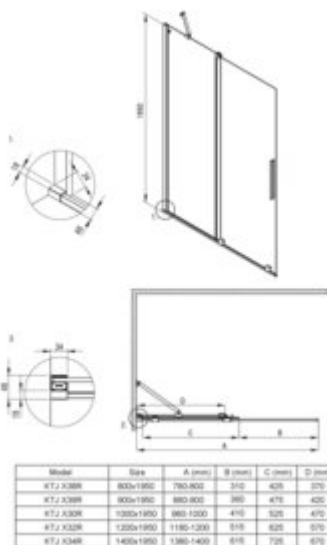

PRIZMA
Shower cabin, rectangular

Product code: KPN0P12S08

EAN: 5907650899259

Color: chrome

Warranty [years]: 5

Showe cabin (KTJ_032R)

Finish	chrome
Width [mm]	1200
Height [mm]	1950
Glass finish	transparent
Glass thickness [mm]	6
Active cover	yes
Side dimension [mm]	1200
Railings	short to perpendicular wall/long to parallel wall
Tempered glass TOTAL WHITE	no
Reversible doors	yes
Installation without shower tray possible	yes
Possibility to install a railing to a perpendicular wall	yes

Showe cabin (KTJ_038P)

Finish	chrome
Width [mm]	800
Height [mm]	1950
Glass finish	transparent
Glass thickness [mm]	6
Active cover	yes
Side dimension [mm]	780
Tempered glass TOTAL WHITE	no
Reversible doors	yes
Installation without shower tray possible	yes

Shower door

rails adjustable stiffening the cabin

Features:

- Safe and durable tempered glass
- Hydrophobic Active-Cover coating that makes it easier for water to run off the glass
- Dedicated to Active Cover surfaces
- Only the best materials, the quality of which has been confirmed by laboratory tests
- Possibility to install the cabin without a shower tray, directly on the tiles
- Resistance to impacts, chemicals and stains in accordance with PN-EN 14428+A1:2008 norm, c
- Free combination of elements
- Dedicated cleaning agent, safe for cleaned surfaces