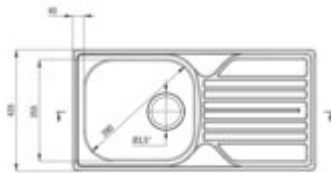

LEGATO

Steel sink with tap, 1-bowl with drainer

Product code: ZELA0113

EAN: 5908212061688

Color: satin

Warranty [years]: 2

Sink

Finish	satin
Surface type	satin
Material	steel 304
Installation method	inset
Number of bowls	1
Minimum cabinet width [mm]	500
Width [mm]	435
Length [mm]	760
Height [mm]	145
Bowl depth [mm]	145
Cut-out Length [mm]	740
Cut-out Width [mm]	415
Reversible	yes
Equipped with accessories	yes
Drain diameter	3.5"
Antibacterial	yes

Mixer

Finish	chrome
Mixer type	single-handle, mixer
Installation method	standing
Flow class [l/min]	A <= 15 (9.1 - 15)
Acoustic group [dB]	II (20 < x <= 30)

Mixer cartridge

Ceramic cartridge size	35 mm
------------------------	-------

Spout

Spout type	swivel
Mixer spout range [mm]	180

Aerator

Aerator type	honeycomb
Aerator size	M22

Connecting hose

Length [mm]	350
Installation thread	3/8"
Connection thread	M10

Features:

- High-strength stainless steel
- The sink is equipped with fittings with a connection to the dishwasher
- Natural antiseptic properties of steel
- Dedicated cleaning agent, safe for cleaned surfaces
- 45 cm connection hoses included
- The mixer is equipped with a stream aerator
- The mounting sleeve facilitates the installation of the mixer