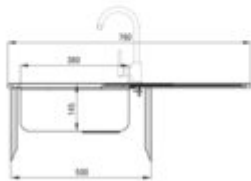

LEGATO

Steel sink with tap, 1-bowl with drainer

Product code: ZELA0113

EAN: 5908212061688

Color: satin

Warranty [years]: 2

Sink

Finish	satin
Surface type	satin
Material	steel 304
Installation method	inset
Number of bowls	1
Minimum cabinet width [mm]	500
Width [mm]	435
Length [mm]	760
Height [mm]	145
Bowl depth [mm]	145
Cut-out Length [mm]	740
Cut-out Width [mm]	415
Reversible	yes
Equipped with accessories	yes
Drain diameter	3.5"
Antibacterial	yes

Mixer

Finish	chrome
Mixer type	single-handle, mixer
Installation method	standing
Flow class [l/min]	A <= 15 (9.1 - 15)
Acoustic group [dB]	II (20 < x <= 30)

Mixer cartridge

Ceramic cartridge size	35 mm
------------------------	-------

Spout

Spout type	swivel
Mixer spout range [mm]	180

Aerator

Aerator type	honeycomb
Aerator size	M22

Connecting hose

Length [mm]	350
Installation thread	3/8"
Connection thread	M10

Features:

- High-strength stainless steel
- The sink is equipped with fittings with a connection to the dishwasher
- Natural antiseptic properties of steel
- Dedicated cleaning agent, safe for cleaned surfaces
- 45 cm connection hoses included
- The mixer is equipped with a stream aerator
- The mounting sleeve facilitates the installation of the mixer