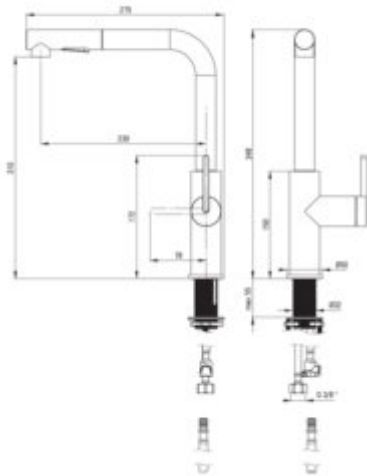

MOMI Kitchen tap

Product code: BKM_073M

EAN: 5907650863809

Color: chrome

Warranty [years]: 7

Mixer

Finish	chrome
Material	steel 304
Mixer type	single-handle, mixer
Installation method	standing
Flow class [l/min]	Z - 4-9 l/min
Acoustic group [dB]	I (x ≤ 20)
Check valves	yes

Mixer cartridge

Ceramic cartridge size	35 mm
------------------------	-------

Connecting hose

Length [mm]	600
Installation thread	3/8"
Connection thread	M8

Hose

Length [mm]	1800
-------------	------

Hand shower

Number of functions	2
---------------------	---

Features:

- Only the best materials, the quality of which has been confirmed by laboratory tests
- 45 cm connection hoses included
- The mounting sleeve facilitates the installation of the mixer
- Z flow class (4-9 l/min) allowing for water consumption reduction
- The mixer with functional pull-out spout
- 2-function spout
- Cleaning agent for fixtures in all colors available
- Deante Design Studio Collection