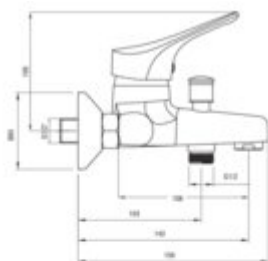

JOKO

Bath mixer, wall-mounted

Product code: BOJ_010M

EAN: 5908212008386

Color: chrome

Warranty [years]: 5

Mixer

Finish	chrome
Material	brass
Mixer type	single-handle, mixer
Installation method	wall-mounted
Flow class [l/min]	A ≤ 15 (9.1 - 15)
Acoustic group [dB]	I (x ≤ 20)

Mixer cartridge

Ceramic cartridge size	40 mm
------------------------	-------

Spout

Spout type	still
Mixer spout range [mm]	143
Material	brass

Function switch

Switch type	pressure
-------------	----------

Aerator

Aerator type	honeycomb
Aerator size	M24

Features:

- Cleaning agent for fixtures in all colors available