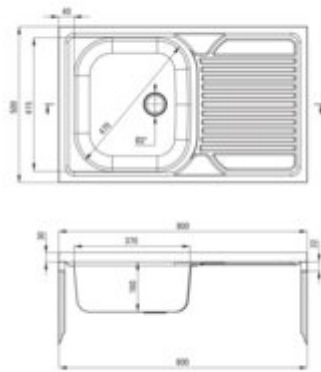

TANGO

Steel sink, 1-bowl with drainer

Product code: ZM5_011P

EAN: 5907650846451

Color: satin

Warranty [years]: 2

Sink

Finish	satin
Surface type	satin
Material	steel 201
Installation method	lay-on
Number of bowls	1
Minimum cabinet width [mm]	800
Width [mm]	500
Length [mm]	800
Height [mm]	160
Bowl depth [mm]	160
Equipped with accessories	yes
Drain diameter	2"