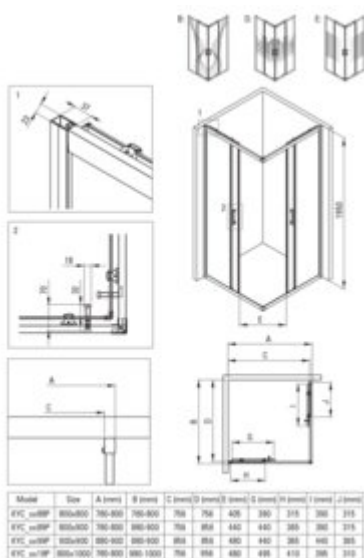

FUNKIA EVO

Shower cabin, square

Product code: KYC_ND88P

EAN: 5907650898825

Color: nero

Warranty [years]: 5

| | |
|---|---------------------------|
| Finish | nero |
| Shape | square |
| Width [mm] | 800 |
| Length [mm] | 800 |
| Height [mm] | 1950 |
| Glass finish | transparentne wzór miasto |
| Glass thickness [mm] | 5 |
| Active cover | yes |
| Adjustment range up to [mm] | 20 |
| Masking of assembly elements | yes |
| Profiles levelling the curvature of the walls | yes |
| Reversible doors | yes |
| Installation without shower tray possible | yes |
| Double top rollers with ball bearings | yes |
| Detachable lower rollers | yes |
| Quick assembly with clips | yes |

Features:

- An innovative combination of granite and steel
-
- Hydrophobic Active-Cover coating that makes it easier for water to run off the glass
- Dedicated to Active Cover surfaces
- Double top rollers with ball bearings
- Bottom rollers allow for the door detachment and easier product care
- Possibility to install the cabin without a shower tray, directly on the tiles
- Safe and durable tempered glass
- Resistance to impacts, chemicals and stains in accordance with PN-EN 14428+A1:2008 norm, c
- The profile system makes it possible to reduce the curvature of the walls
- Covering of assembly elements
- Only the best materials, the quality of which has been confirmed by laboratory tests
- Dedicated cleaning agent, safe for cleaned surfaces