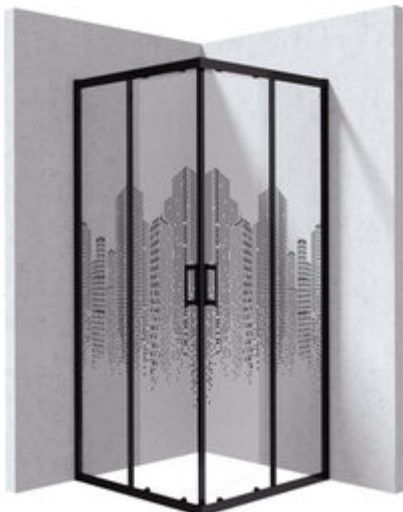

FUNKIA EVO

Shower cabin, square

Product code: KYC_ND88P

EAN: 5907650898825

Color: nero

Warranty [years]: 5

| | |
|---|---------------------------|
| Finish | nero |
| Shape | square |
| Width [mm] | 800 |
| Length [mm] | 800 |
| Height [mm] | 1950 |
| Glass finish | transparentne wzór miasto |
| Glass thickness [mm] | 5 |
| Active cover | yes |
| Adjustment range up to [mm] | 20 |
| Masking of assembly elements | yes |
| Profiles levelling the curvature of the walls | yes |
| Reversible doors | yes |
| Installation without shower tray possible | yes |
| Double top rollers with ball bearings | yes |
| Detachable lower rollers | yes |
| Quick assembly with clips | yes |

Features:

- An innovative combination of granite and steel
-
- Hydrophobic Active-Cover coating that makes it easier for water to run off the glass
- Dedicated to Active Cover surfaces
- Double top rollers with ball bearings
- Bottom rollers allow for the door detachment and easier product care
- Possibility to install the cabin without a shower tray, directly on the tiles
- Safe and durable tempered glass
- Resistance to impacts, chemicals and stains in accordance with PN-EN 14428+A1:2008 norm, c
- The profile system makes it possible to reduce the curvature of the walls
- Covering of assembly elements
- Only the best materials, the quality of which has been confirmed by laboratory tests
- Dedicated cleaning agent, safe for cleaned surfaces