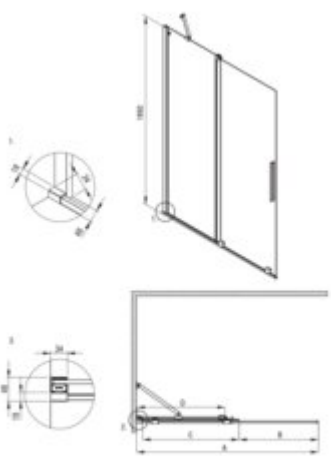

PRIZMA

Shower wall, walk-in

Product code: KTJ_A34R

EAN: 5907650881353

Color: bianco

Warranty [years]: 5

Model	Size	A (mm)	B (mm)	C (mm)	D (mm)
KTJ K38R	800x1950	780-800	310	420	370
KTJ K39R	900x1950	880-900	360	470	420
KTJ K30R	1000x1950	980-1000	410	520	470
KTJ K32R	1200x1950	1180-1200	510	620	570
KTJ K34R	1400x1950	1380-1400	610	720	670

Width [mm]	1400
Height [mm]	1950
Glass finish	transparent
Glass thickness [mm]	6
Active cover	yes
Side dimension [mm]	1400
Railings	short to perpendicular wall/long to parallel wall
Reversible doors	yes
Installation without shower tray possible	yes

Features:

- Safe and durable tempered glass
- Possibility to install the cabin without a shower tray, directly on the tiles
- Hydrophobic Active-Cover coating that makes it easier for water to run off the glass
- Dedicated to Active Cover surfaces
- Only the best materials, the quality of which has been confirmed by laboratory tests
- Reversible door that allows the cabin to be mounted on the right or left side
- The set includes two rails - short and long
- Resistance to impacts, chemicals and stains in accordance with PN-EN 14428+A1:2008 norm, c
- Can be combined with a second sliding wall and the Prizma walk-in shower wall
- Possibility of mounting the cabin directly on tiles or on Correo granite (KQR) and Kerria Plus acrylic (KTS) shower trays
- Free combination of elements
- Innovative and easy-to-maintain coating - bianco