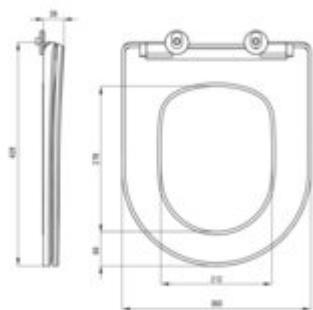

JASMIN

Toilet seat, slim

Product code: CDJ_6SOZ

EAN: 5907650827788

Color: white

Warranty [years]: 2

Finish	white
Material	duroplast
Slow-close toilet seat	yes
Slim toilet seat	yes
Width [mm]	360
Length [mm]	428
Height [mm]	39
Chrome hinges	no
Quick seat detachment	yes
Antibacterial	yes

Features:

- Soft-closing toilet seat
- A thin and delicate slim type toilet seat
- Dedicated cleaning agent, safe for cleaned surfaces
- Only the best materials, the quality of which has been confirmed by laboratory tests