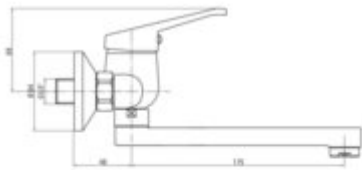

LOBO

Washbasin tap, wall-mounted

Product code: BYU_050M

EAN: 5908212002162

Color: chrome

Warranty [years]: 5

Mixer

Finish	chrome
Material	brass
Mixer type	mixer, single-handle
Installation method	wall-mounted
Flow class [l/min]	S - 15.1-19.8 l/min
Acoustic group [dB]	II (20 < x <= 30)

Mixer cartridge

Ceramic cartridge size	35 mm
------------------------	-------

Spout

Spout type	swivel
Mixer spout range [mm]	223
Material	stainless steel

Aerator

Aerator size	M24
--------------	-----

Features: