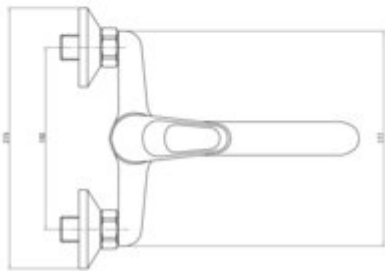

LOBO

Washbasin tap, wall-mounted

Product code: BYU_050M

EAN: 5908212002162

Color: chrome

Warranty [years]: 5

Mixer

Finish	chrome
Material	brass
Mixer type	mixer, single-handle
Installation method	wall-mounted
Flow class [l/min]	S - 15.1-19.8 l/min
Acoustic group [dB]	II (20 < x <= 30)

Mixer cartridge

Ceramic cartridge size	35 mm
------------------------	-------

Spout

Spout type	swivel
Mixer spout range [mm]	223
Material	stainless steel

Aerator

Aerator size	M24
--------------	-----

Features: