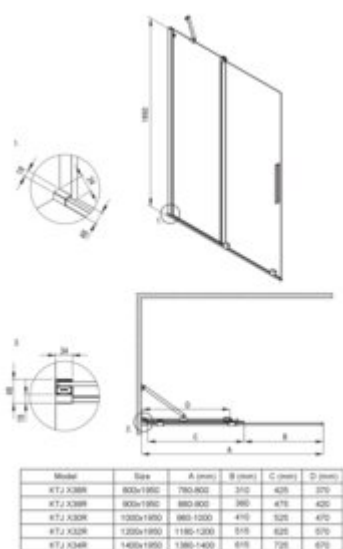

# PRIZMA Shower wall, walk-in

**Product code:** KTJ\_C32R

**EAN:** 5907650899037

**Color:** brushed bronze

**Warranty [years]:** 5

Finish	brushed bronze
Width [mm]	1200
Height [mm]	1950
Glass finish	transparent
Glass thickness [mm]	6
Active cover	yes
Side dimension [mm]	1200
Railings	short to perpendicular wall/long to parallel wall
Reversible doors	yes
Installation without shower tray possible	yes
Possibility to install a railing to a perpendicular wall	yes

### Features:

- Safe and durable tempered glass
- Hydrophobic Active-Cover coating that makes it easier for water to run off the glass
- Dedicated to Active Cover surfaces
- The railings give the structure rigidity
- Only the best materials, the quality of which has been confirmed by laboratory tests
- Free combination of elements
- Can be combined with a second sliding wall and the Prizma walk-in shower wall
- Possibility to install the cabin without a shower tray, directly on the tiles
- Reversible door that allows the cabin to be mounted on the right or left side
- Resistance to impacts, chemicals and stains in accordance with PN-EN 14428+A1:2008 norm, c
- Possibility of mounting the cabin directly on tiles or on Correo granite (KQR) and Kerria Plus acrylic (KTS) shower trays
- The set includes two rails - short and long