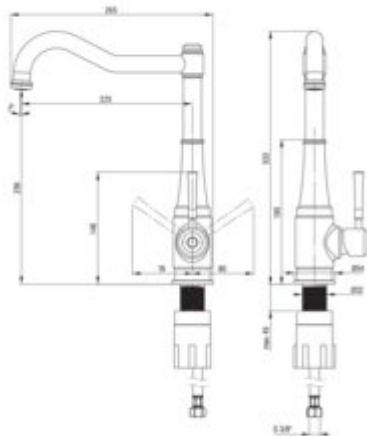

## Kitchen tap, with rectangular spout

Product code: BQT\_D63M

EAN: 5908212098981

Color: titanium

Warranty [years]: 7

### Mixer

Finish	titanium
Material	brass
Mixer type	single-handle, mixer
Installation method	standing
Total mixer height [mm]	333
Flow class [l/min]	A <= 15 (9.1 - 15)
Acoustic group [dB]	I (x <= 20)

### Mixer cartridge

Ceramic cartridge size	25 mm
------------------------	-------

### Connecting hose

Length [mm]	450
Installation thread	3/8"
Connection thread	M10