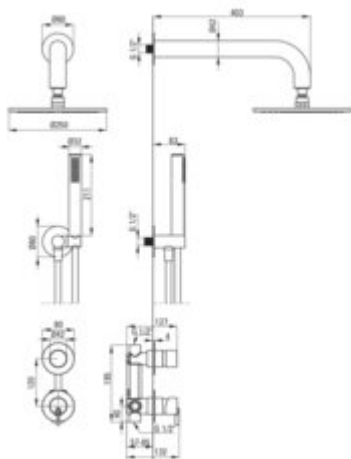

SILIA

Concealed shower set, with a shower head

Product code: NQS_09YK

EAN: 5907650819219

Color: chrome

Warranty [years]: 7

 deante

Mixer

Mixer type	single-handle, mixer
Installation method	concealed
Flow class [l/min]	S - 15.1-19.8 l/min
Acoustic group [dB]	I (x ≤ 20)

Spout

Spout type	still
Range of shower/ bath spout [mm]	382

Shower overhead

Shape	round
Material	steel 304
thickness	55
Diameter [mm]	250
Anti-calc	yes
Number of functions	1
Stream type	rain
Quick response time for turning the water on and off	yes

Hand shower

Number of functions	1
Anti-calc	yes
Stream type	rain
Additional features	cool-out

Hose

Length [mm]	1500
Braid material	PVC
Anti-twist	1

Angled hose connector

Finish	steel
Connection type	for the hose with hand shower holder
Shape	round
Material	brass
Connection thread	yes
Concealed mounting	yes