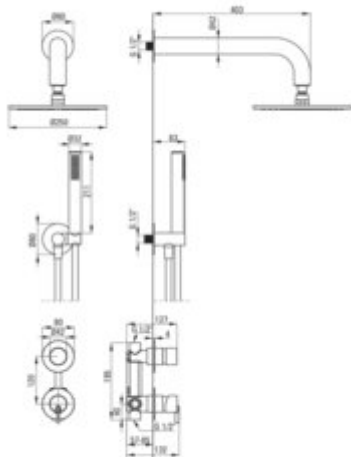

SILIA

Concealed shower set, with a shower head

Product code: NQS_A9YK

EAN: 5907650858492

Color: bianco

Warranty [years]: 7

 deante

Mixer

Mixer type	single-handle, mixer
Installation method	concealed
Flow class [l/min]	S - 15.1-19.8 l/min
Acoustic group [dB]	I (x <= 20)

Spout

Spout type	still
Range of shower/ bath spout [mm]	382

Shower overhead

Shape	round
Material	steel 304
thickness	55
Diameter [mm]	250
Anti-calc	yes
Number of functions	1
Stream type	rain
Quick response time for turning the water on and off	yes

Hand shower

Number of functions	1
Anti-calc	yes
Stream type	rain
Additional features	cool-out

Hose

Length [mm]	1500
Braid material	PVC
Anti-twist	1

Angled hose connector

Finish	bianco
Connection type	for the hose with hand shower holder
Shape	round
Material	brass
Connection thread	yes
Concealed mounting	yes