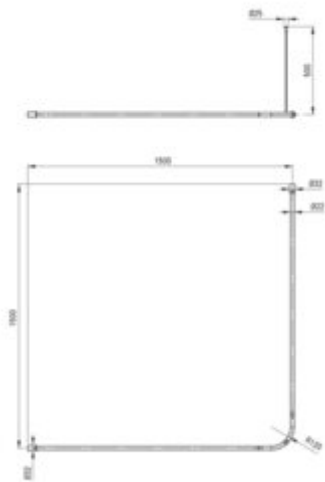

## Shower curtain rail

**Product code:** NIL\_ODZ3  
**EAN:** 5907650882879  
**Color:** polished steel  
**Warranty [years]:** 2

Finish	steel
Surface type	polished
Material	stainless steel
Width [mm]	1500
Depth [mm]	1500
Mounting kit included	yes