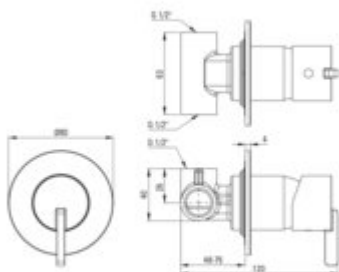

SILIA

Shower mixer, concealed

Product code: BQS_F44L

EAN: 5907650859680

Color: brushed steel

Warranty [years]: 7

Mixer

Finish	steel
Material	brass
Mixer type	single-handle, mixer
Installation method	concealed
Flow class [l/min]	S - 15.1-19.8 l/min
Acoustic group [dB]	I (x <= 20)

Mixer cartridge

Ceramic cartridge size	35 mm
------------------------	-------

Features:

- Deante Design Studio Collection
- Flush-mounted installation ensures the aesthetics of the bathroom
- Only the best materials, the quality of which has been confirmed by laboratory tests
- Noble form and timeless simplicity
- Innovative and easy to maintain brushed steel coating
- Cleaning agent for fixtures in all colors available
- Coating applied using the PVD method