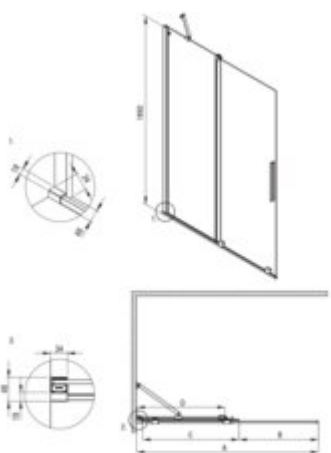

## Shower wall, walk-in

**Product code:** KTJ\_D34R

**EAN:** 5907650881377

**Color:** titanium

**Warranty [years]:** 5

| Model    | Size      | A (mm)    | B (mm) | C (mm) | D (mm) |
|----------|-----------|-----------|--------|--------|--------|
| KTJ K30R | 800x1950  | 780-800   | 310    | 420    | 370    |
| KTJ K30R | 900x1950  | 880-900   | 360    | 470    | 420    |
| KTJ K30R | 1000x1950 | 980-1000  | 410    | 520    | 470    |
| KTJ K30R | 1200x1950 | 1180-1200 | 510    | 620    | 570    |
| KTJ K34R | 1400x1950 | 1380-1400 | 610    | 720    | 670    |

|   |   |
|---|---|
| Width [mm]                                | 1400  |
| Height [mm]                               | 1950  |
| Glass finish                              | transparent                                       |
| Glass thickness [mm]                      | 6   |
| Active cover                              | yes   |
| Side dimension [mm]                       | 1400  |
| Railings                                  | short to perpendicular wall/long to parallel wall |
| Reversible doors                          | yes   |
| Installation without shower tray possible | yes   |