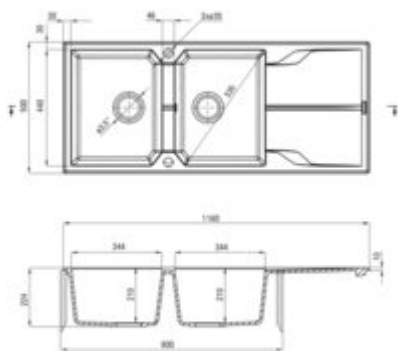

#### Sink

Finish	graphite
Surface type	matte
Material	granite
Installation method	inset
Number of bowls	2
Minimum cabinet width [mm]	800
Width [mm]	500
Length [mm]	1160
Height [mm]	224
Bowl depth [mm]	210
2nd bowl depth [mm]	210
Cut-out Length [mm]	1140
Cut-out Width [mm]	480
Reversible	yes
Equipped with accessories	yes
Drain diameter	3.5"
Number of holes	2