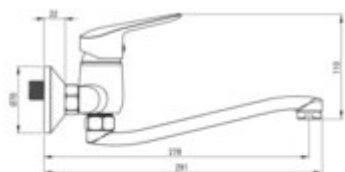

BORO

Kitchen tap, wall-mounted

Product code: BMO_080M

EAN: 5908212083604

Color: chrome

Warranty [years]: 7

Mixer

Finish	chrome
Material	brass
Mixer type	single-handle, mixer
Installation method	wall-mounted
Flow class [l/min]	A <= 15 (9.1 - 15)
Acoustic group [dB]	II (20 < x <= 30)

Mixer cartridge

Ceramic cartridge size	35 mm
------------------------	-------

Spout

Spout type	swivel
Mixer spout range [mm]	270
Material	steel 304

Aerator

Aerator type	honeycomb
Aerator size	M24

Features:

- Cleaning agent for fixtures in all colors available
- The mixer is equipped with a stream aerator
- Only the best materials, the quality of which has been confirmed by laboratory tests