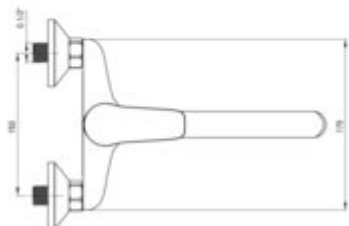

BORO

Kitchen tap, wall-mounted

Product code: BMO_080M

EAN: 5908212083604

Color: chrome

Warranty [years]: 7

Mixer

Finish	chrome
Material	brass
Mixer type	single-handle, mixer
Installation method	wall-mounted
Flow class [l/min]	A <= 15 (9.1 - 15)
Acoustic group [dB]	II (20 < x <= 30)

Mixer cartridge

Ceramic cartridge size	35 mm
------------------------	-------

Spout

Spout type	swivel
Mixer spout range [mm]	270
Material	steel 304

Aerator

Aerator type	honeycomb
Aerator size	M24

Features:

- Cleaning agent for fixtures in all colors available
- The mixer is equipped with a stream aerator
- Only the best materials, the quality of which has been confirmed by laboratory tests