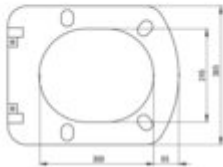

BLUR

Toilet seat, slim

Product code: CDZ_6Z0Z

EAN: 5908212070710

Color: white

Warranty [years]: 2

Finish	white
Material	duroplast
Slow-close toilet seat	yes
Slim toilet seat	yes
Width [mm]	365
Length [mm]	450
Quick seat detachment	yes
Antibacterial	yes

Features:

- Soft-closing toilet seat
- A thin and delicate slim type toilet seat
- Dedicated cleaning agent, safe for cleaned surfaces
- The toilet seat is equipped with durable metal hinges