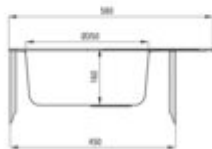

### Sink

Finish	satin
Surface type	smooth, satin
Material	steel 201
Installation method	inset
Number of bowls	1
Minimum cabinet width [mm]	450
Width [mm]	445
Length [mm]	580
Height [mm]	160
Bowl depth [mm]	160
Cut-out Length [mm]	560
Cut-out Width [mm]	425
Reversible	yes
Equipped with accessories	yes
Drain diameter	3.5"