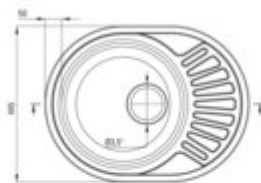

## Steel sink, 1-bowl with drainer

Product code: ZEU\_011C

EAN: 5907650846413

Color: satin

Warranty [years]: 2

### Sink

Finish	satin
Surface type	smooth, satin
Material	steel 201
Installation method	inset
Number of bowls	1
Minimum cabinet width [mm]	450
Width [mm]	445
Length [mm]	580
Height [mm]	160
Bowl depth [mm]	160
Cut-out Length [mm]	560
Cut-out Width [mm]	425
Reversible	yes
Equipped with accessories	yes
Drain diameter	3.5"