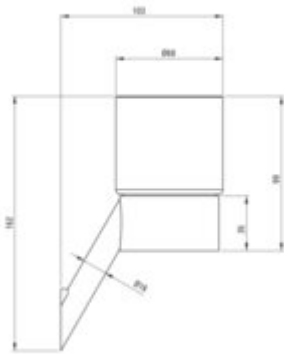

SILIA

Tumbler, wall-mounted

Product code: ADI_0911

EAN: 5907650811657

Color: chrome

Warranty [years]: 2

bathroom accessories

Finish	chrome
Surface type	shine
Material	brass, glass
Height [mm]	162
Width [mm]	68
Depth [mm]	103
Mounting kit included	yes