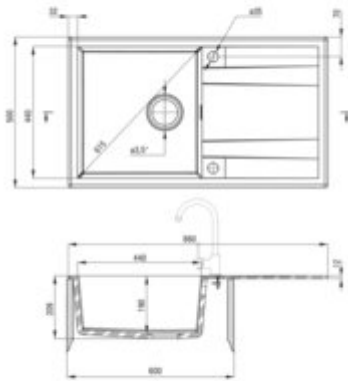

#### Sink

Finish	metallic grey
Surface type	matte
Material	granite
Installation method	inset
Number of bowls	1
Minimum cabinet width [mm]	600
Width [mm]	500
Length [mm]	860
Height [mm]	209
Bowl depth [mm]	190
Cut-out Length [mm]	840
Cut-out Width [mm]	480
Reversible	yes
Equipped with accessories	yes
Drain diameter	3.5"
Number of holes	2