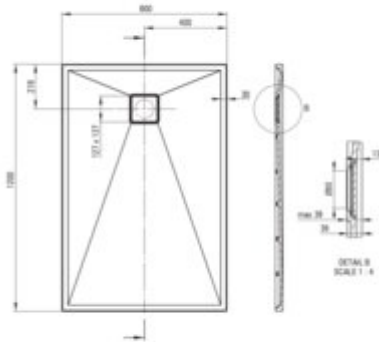

CORREO
Granite shower tray, rectangular

Product code: KQR_S44B
EAN: 5908212095812
Color: metallic grey
Warranty [years]: 10

Finish	metallic grey
Material	granite
Shape	rectangular
Width [mm]	800
Length [mm]	1200
Height [mm]	36
Installation method	directly on the spout, on the floor level, on the construction material support
Drain diameter	90
possibility to cut to size	yes
Hydrophobicity	yes

Features:

- Properties of Deante granite: resistance to impact, high temperature, discoloration, therm
- Hydrophobic properties repel water molecules
- The finish enriched with silver ions adds antiseptic properties
- For installation at floor level, directly on the screed or supported by construction mater
- Possibility of cutting the granite shower tray
- Warning! The NHC_029C siphon fits this shower tray
- Warning! The NHC_029D siphon fits this shower tray
- Dedicated cleaning agent, safe for cleaned surfaces
- Only the best materials, the quality of which has been confirmed by laboratory tests
- Anti-slip properties of granite shower trays