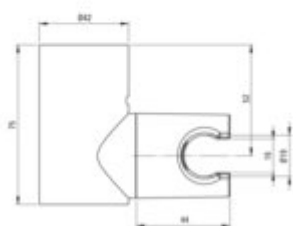

## ROUND Wall bracket, for hand shower

**Product code:** ANO\_N21U

**EAN:** 5907650834908

**Color:** nero

**Warranty [years]:** 2

Finish	nero
Shape	round
Material	ABS
installation	wall-mounted
Hand shower angle adjustment	yes