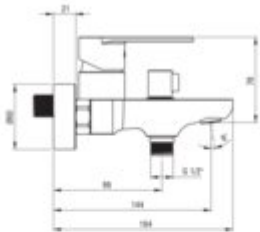

ALPINIA  
Bath mixer, wall-mounted

Product code: BGA\_Z10M

EAN: 5907650815457

Color: gold

Warranty [years]: 7

#### Mixer

Finish	gold
Material	brass
Mixer type	single-handle, mixer
Installation method	wall-mounted
Flow class [l/min]	S - 15.1-19.8 l/min
Acoustic group [dB]	I (x ≤ 20)
Check valves	yes

#### Mixer cartridge

Ceramic cartridge size	35 mm
------------------------	-------