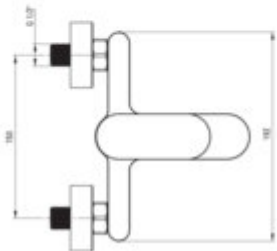

ALPINIA  
Bath mixer, wall-mounted

Product code: BGA\_Z10M

EAN: 5907650815457

Color: gold

Warranty [years]: 7

#### Mixer cartridge

Ceramic cartridge size	35 mm
------------------------	-------

#### Spout

Spout type	still
Mixer spout range [mm]	137
Material	brass

#### Aerator

Aerator type	honeycomb
Aerator size	M24